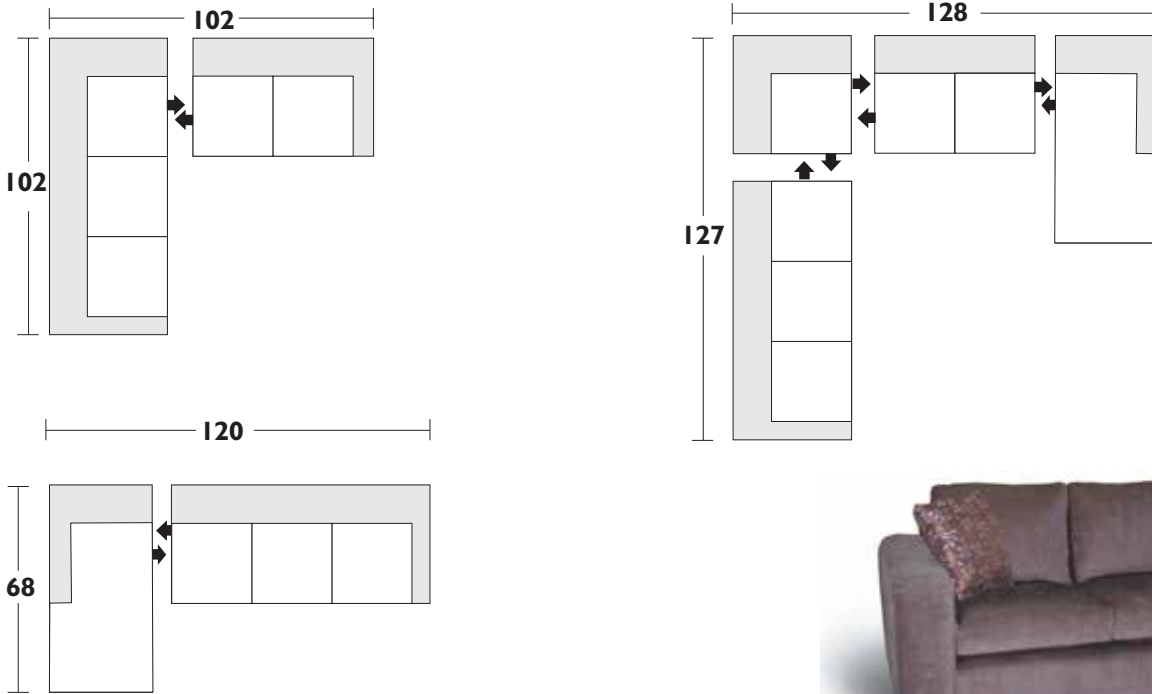

Configuration Suggestions

SKU # 112