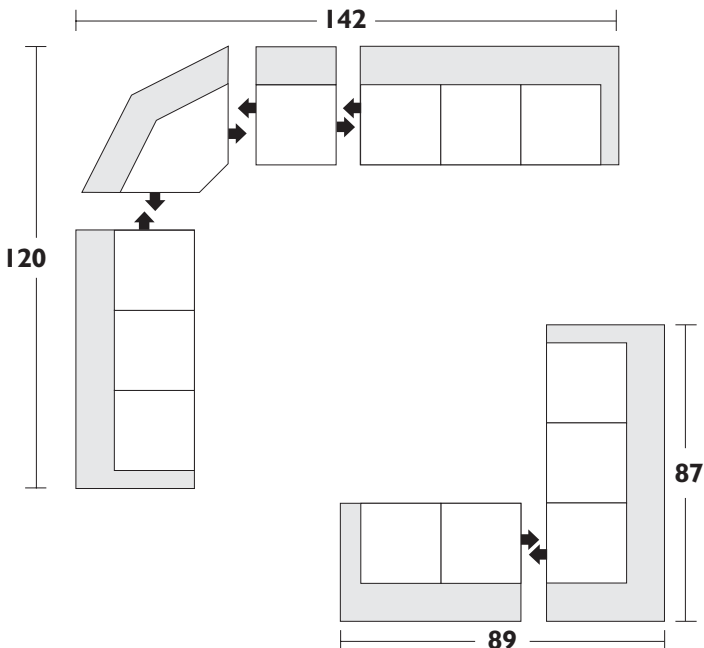

# Sectional Planner

## Configuration Suggestions

One Arm Chaise  
RAF or LAF

**SKU # 210**

\* All dimensions shown are approximate and are subject to the slight variations inherent in a hand built product