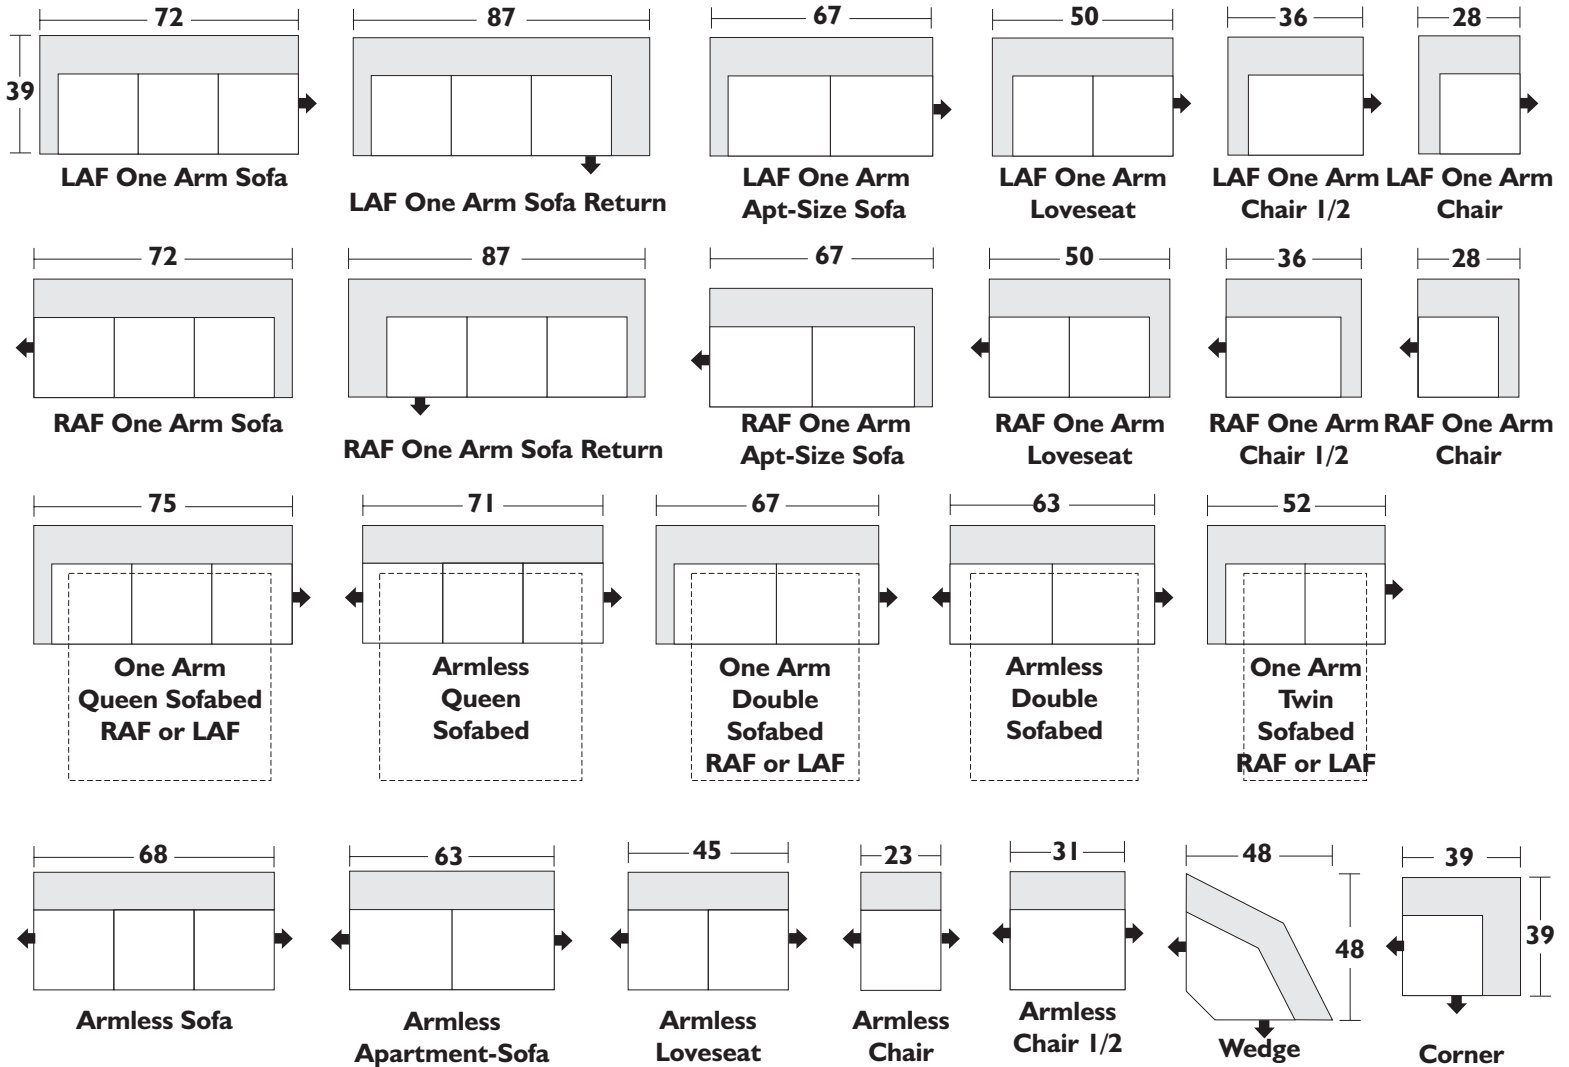

# Sectional Planner

## Configuration Suggestions

One Arm Chaise  
RAF or LAF

**SKU # 210**

\* All dimensions shown are approximate and are subject to the slight variations inherent in a hand built product