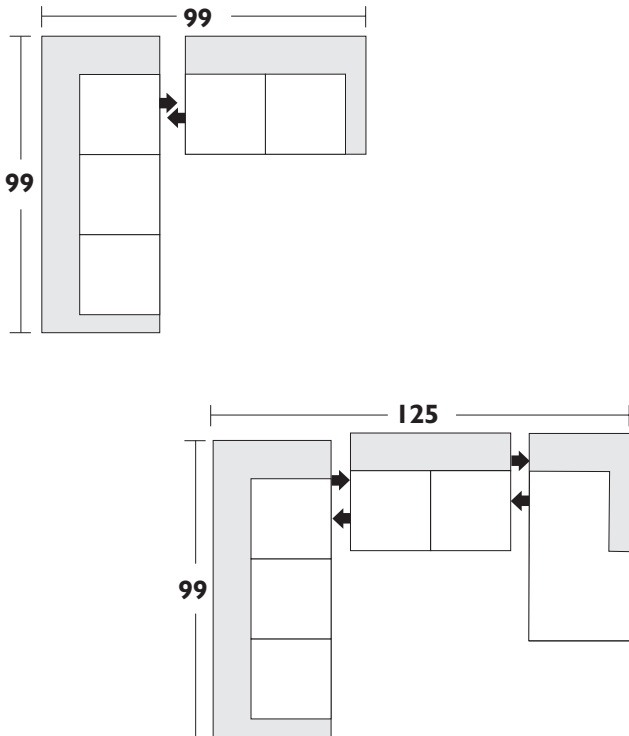

Configuration Suggestions

SKU # 106