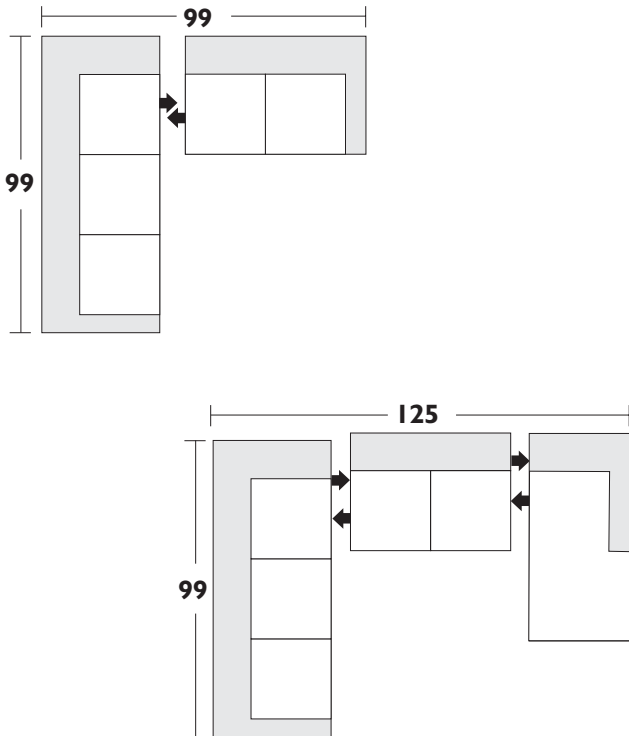

Configuration Suggestions

SKU # 206