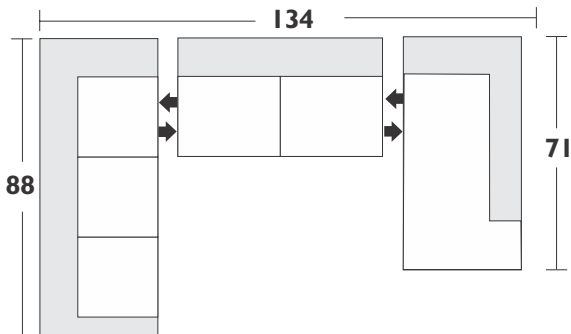

Configuration Suggestions

SKU # 205

* All dimensions shown are approximate and are subject to the slight variations inherent in a hand built product