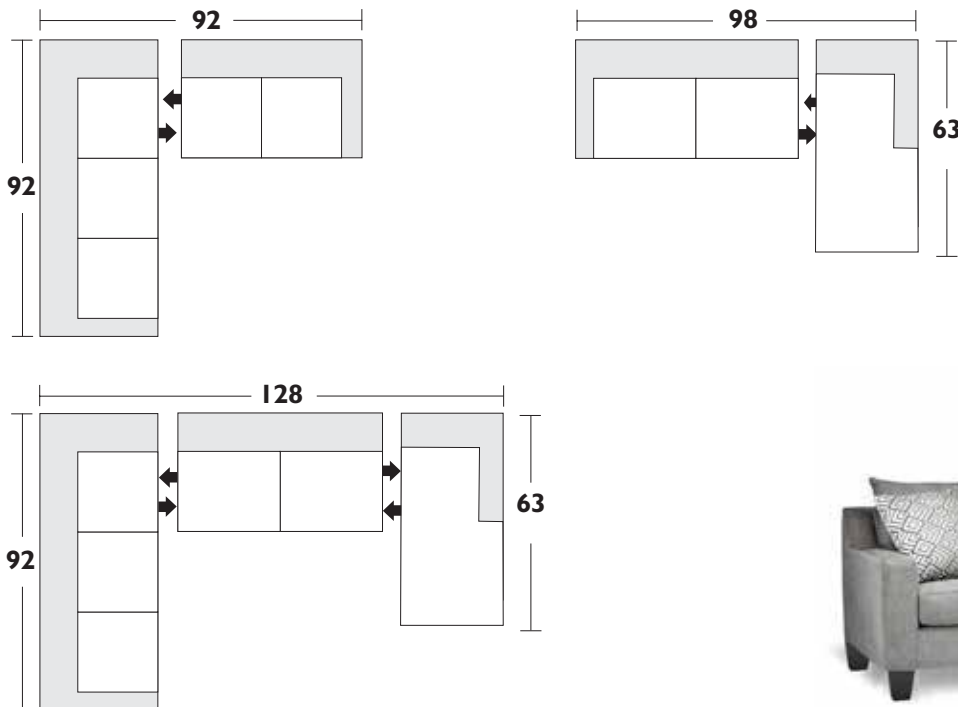

One Arm Chaise  
RAF or LAF

## Configuration Suggestions

**SKU # 204**

\* All dimensions shown are approximate and are subject to the slight variations inherent in a hand built product