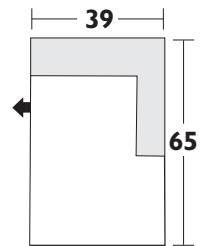

Configuration Suggestions

One Arm Round
RAF or LAF

One Arm Chaise
RAF or LAF

SKU # 203

* All dimensions shown are approximate and are subject to the slight variations inherent in a hand built product