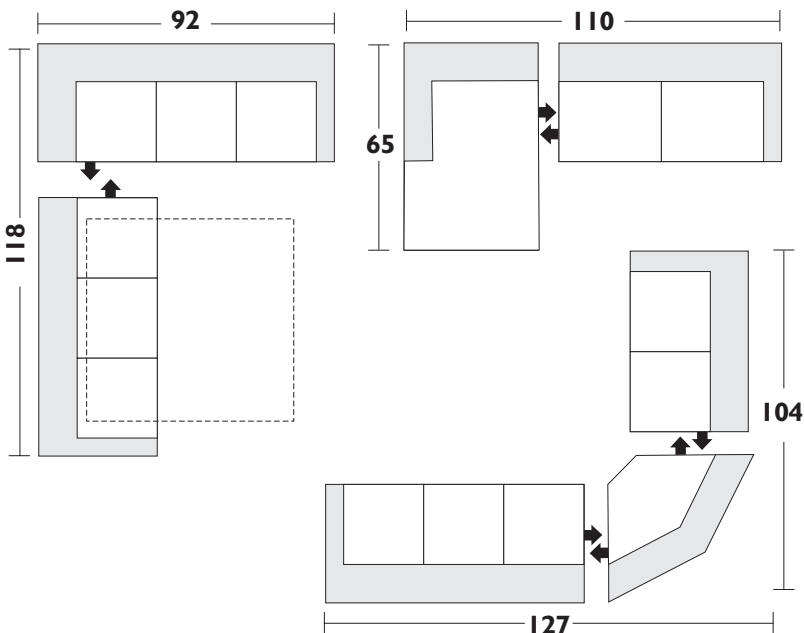

Configuration Suggestions

One Arm Round
RAF or LAF

One Arm Chaise
RAF or LAF

SKU # 203

* All dimensions shown are approximate and are subject to the slight variations inherent in a hand built product