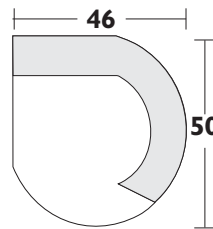

Configuration Suggestions

One Arm Round
RAF or LAF

One Arm Chaise
RAF or LAF

SKU # 203

* All dimensions shown are approximate and are subject to the slight variations inherent in a hand built product