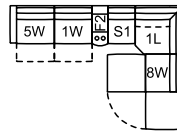

C3 RHF Power Reclining Chaise, Wide
C4 LHF Power Reclining Chaise, Wide
 44 x 65 x 35"
 112 x 165 x 89 cm

S1 Armless Storage Chair
 26 x 44 x 35"
 66 x 112 x 89 cm

S2 Armless Storage Chair, Wide
 34 x 44 x 35"
 86 x 112 x 89 cm

S5 RHF Storage Chaise
S6 LHF Storage Chaise
 36 x 65 x 35"
 91 x 165 x 89 cm

S7 RHF Storage Chaise, Wide
S8 LHF Storage Chaise, Wide
 44 x 65 x 35"
 112 x 165 x 89 cm

S9 Swivel Top Ottoman
 32 x 32 x 18"
 81 x 81 x 46 cm

F2 Console w/ Shelf
 16 x 42 x 29"
 41 x 107 x 74 cm

POPULAR CONFIGURATIONS

5W/1W/F2/S1/1L/8W
 167 x 109 x 35"
 424 x 277 x 89 cm

5W/F2/S2/1L/6W
 142 x 127 x 35"
 361 x 323 x 89 cm

7W/1R/S1/F2/C3
 127 x 134 x 35"
 323 x 340 x 89 cm

DIMENSIONS

Seat Depth: 24" / 61 cm
 Seat Height: 19" / 50 cm
 Arm Depth: 42" / 106 cm
 Arm Height: 25" / 62 cm
 Reclined Depth: 67" / 170 cm

Dimensions shown as Width x Depth x Height.

Dimensions are correct at the time of printing and are subject to change without notice. Actual measurements for each item may vary from what is shown here. Please allow up to a +/- 1 inch difference. Availability may vary by region.