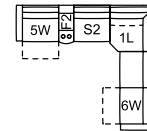

S5 RHF Storage Chaise
S6 LHF Storage Chaise
 36 x 65 x 35"
 91 x 165 x 89 cm

S7 RHF Storage Chaise, Wide
S8 LHF Storage Chaise, Wide
 44 x 65 x 35"
 112 x 165 x 89 cm

S9 Swivel Top Ottoman
 32 x 32 x 18"
 81 x 81 x 46 cm

F2 Console w/ Shelf
 16 x 42 x 29"
 41 x 107 x 74 cm

POPULAR CONFIGURATIONS

5W/1W/F2/S1/1L/8W
 167 x 109 x 35"
 424 x 277 x 89 cm

5W/F2/S2/1L/6W
 142 x 127 x 35"
 361 x 323 x 89 cm

7W/1R/S1/F2/C3
 127 x 134 x 35"
 323 x 340 x 89 cm

DIMENSIONS

Seat Depth: 24" / 61 cm
 Seat Height: 19" / 50 cm
 Arm Depth: 42" / 106 cm
 Arm Height: 25" / 62 cm
 Reclined Depth: 67" / 170 cm

Dimensions shown as Width x Depth x Height.

Dimensions are correct at the time of printing and are subject to change without notice. Actual measurements for each item may vary from what is shown here. Please allow up to a +/- 1 inch difference. Availability may vary by region.