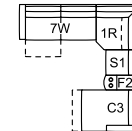

S5 RHF Storage Chaise
S6 LHF Storage Chaise
 36 x 65 x 35"
 91 x 165 x 89 cm

S7 RHF Storage Chaise, Wide
S8 LHF Storage Chaise, Wide
 44 x 65 x 35"
 112 x 165 x 89 cm

S9 Swivel Top Ottoman
 32 x 32 x 18"
 81 x 81 x 46 cm

F2 Console w/ Shelf
 16 x 42 x 29"
 41 x 107 x 74 cm

POPULAR CONFIGURATIONS

5W/1W/F2/S1/1L/8W
 167 x 109 x 35"
 424 x 277 x 89 cm

5W/F2/S2/1L/6W
 142 x 127 x 35"
 361 x 323 x 89 cm

7W/1R/S1/F2/C3
 127 x 134 x 35"
 323 x 340 x 89 cm

DIMENSIONS

Seat Depth: 24" / 61 cm
 Seat Height: 19" / 50 cm
 Arm Depth: 42" / 106 cm
 Arm Height: 25" / 62 cm
 Reclined Depth: 67" / 170 cm

Dimensions shown as Width x Depth x Height.

Dimensions are correct at the time of printing and are subject to change without notice. Actual measurements for each item may vary from what is shown here. Please allow up to a +/- 1 inch difference. Availability may vary by region.